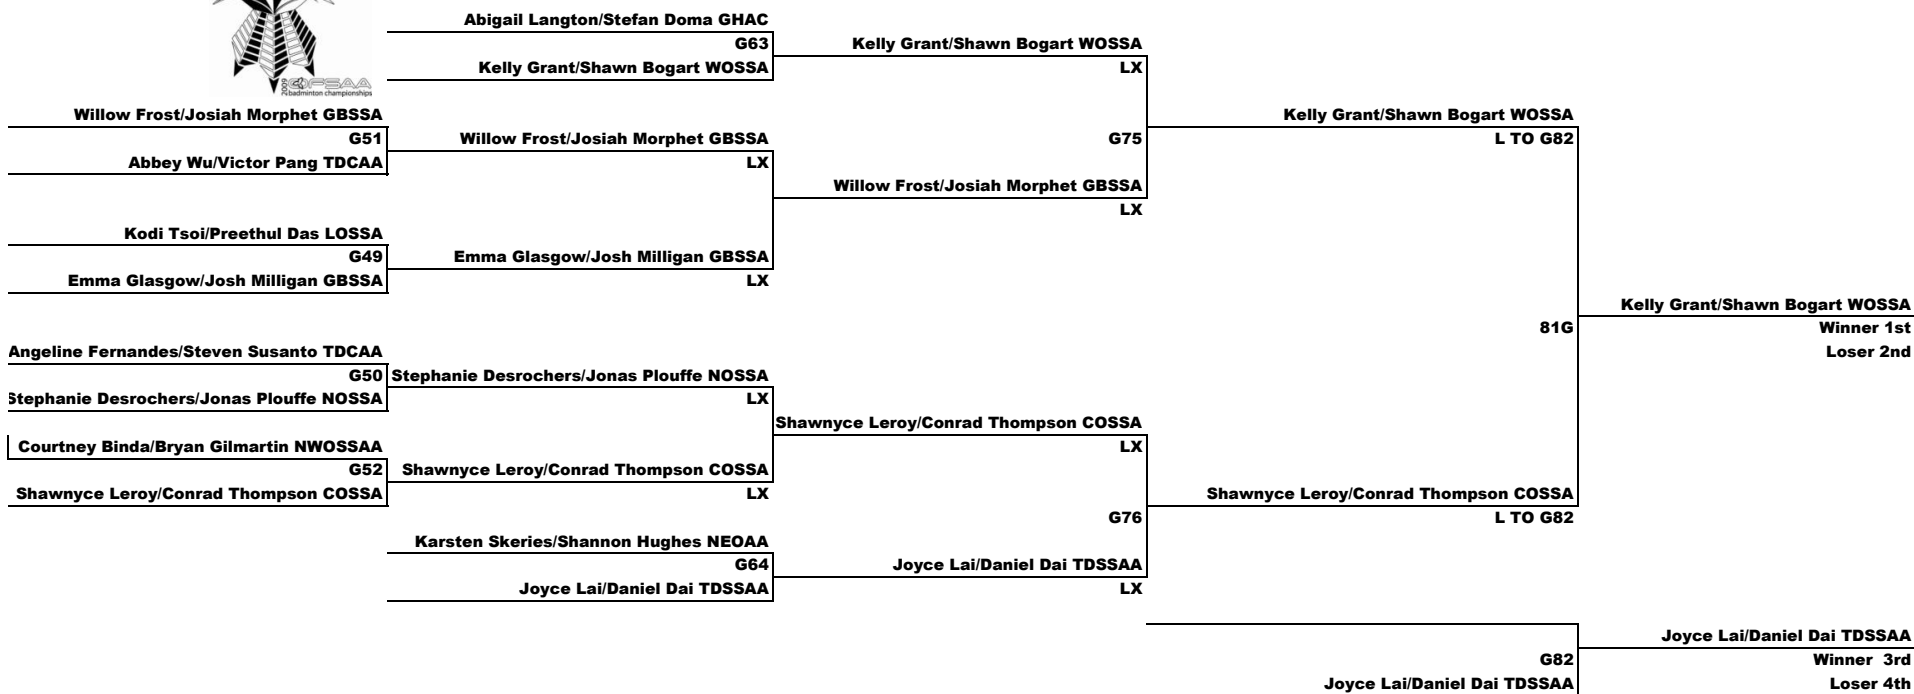

OFSAA DRAW SHEETS
Mixed Doubles C DRAW